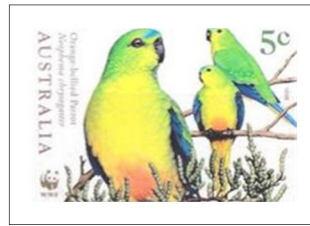

Regal Angelfish

Crab-Eyed Goby

Crown-of-Thorns Starfish

# Australia

25th June 1998. World Wildlife Fund. Endangered Species - Birds.  
Design K. Stead and Melinda Coombes. Litho McPherson's Printing Group. Perf 14x14½.

Helmeted Honeyeater

Orange-Bellied Parrot