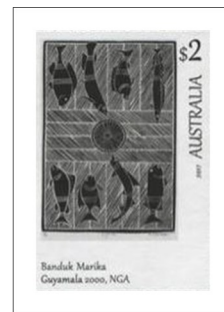

Guyamala by Banduk
Marika