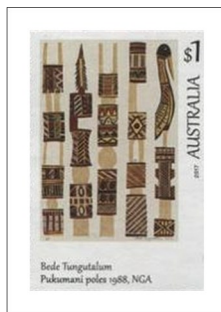

Pukumani Poles by
Bede Tungutalum