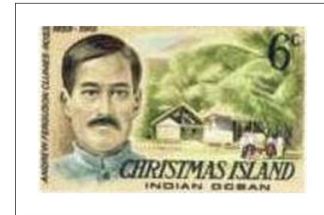

# Christmas Island

30th April 1977. Famous Visitors.  
Design V. Whiteley Studio. Photogravure. Perf 14x13.

William Dampier (explorer)

Captain de Flamingh (explorer)

Vice-Admiral MacLear

Sir John Murray (oceanographer)

Admiral Aldrich

Andrew Clunies Ross (first settler)

J. J. Lister (naturalist)

Admiral of the Fleet Sir William  
May

Henry Ridley (botanist)

George Clunies Ross  
(phosphate miner)

Captain Joshua Slocum  
(yachtsman)