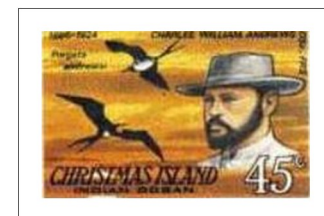

Admiral Aldrich

Andrew Clunies Ross (first settler)

J. J. Lister (naturalist)

Admiral of the Fleet Sir William  
May

Henry Ridley (botanist)

George Clunies Ross  
(phosphate miner)

Captain Joshua Slocum  
(yachtsman)