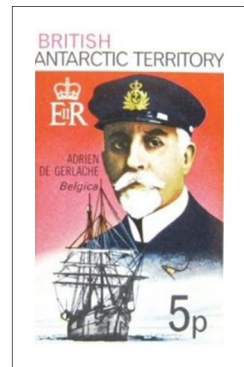

Adrien de Gerlache and *Belgica*